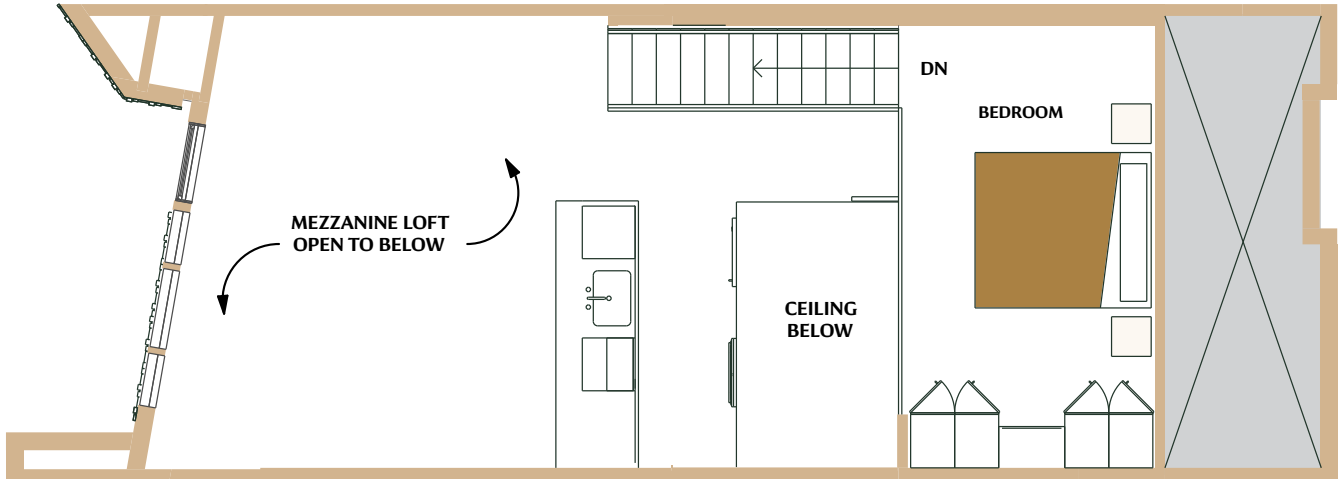

Arbory

1 Bedroom / 1 Bathroom / Den / 969 sq. feet

ArboryDenver.com / 1601 Park Ave. Denver, CO 80218

Floor plan may not reflect finished product. Unit finishes, unit locations, unit sizes and dimensions are subject to change.