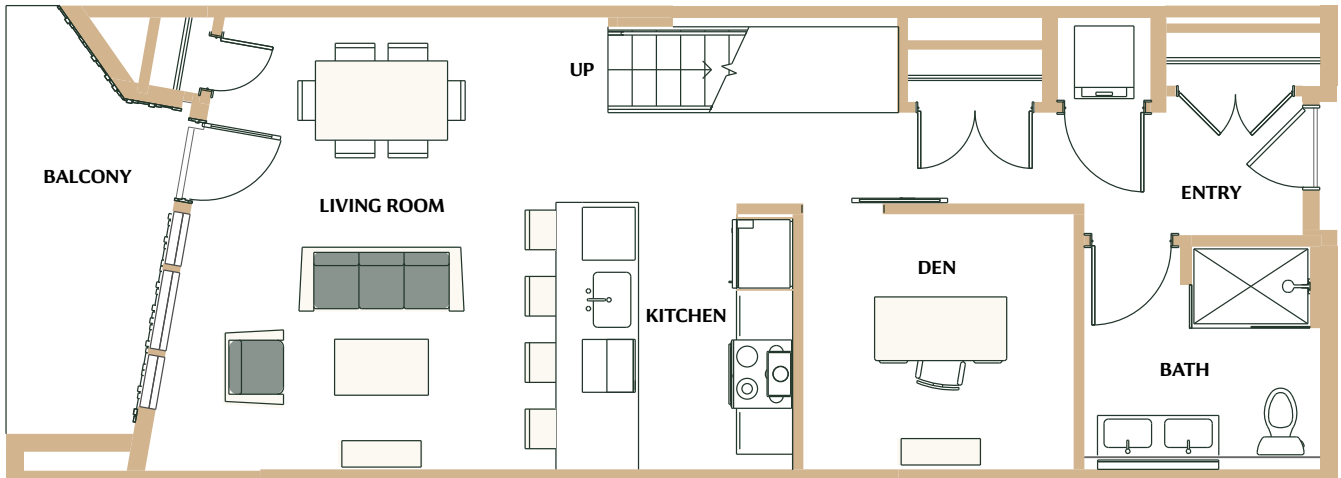

Arbory

1 Bedroom / 1 Bathroom / Den / 969 sq. feet

ArboryDenver.com / 1601 Park Ave. Denver, CO 80218

Floor plan may not reflect finished product. Unit finishes, unit locations, unit sizes and dimensions are subject to change.