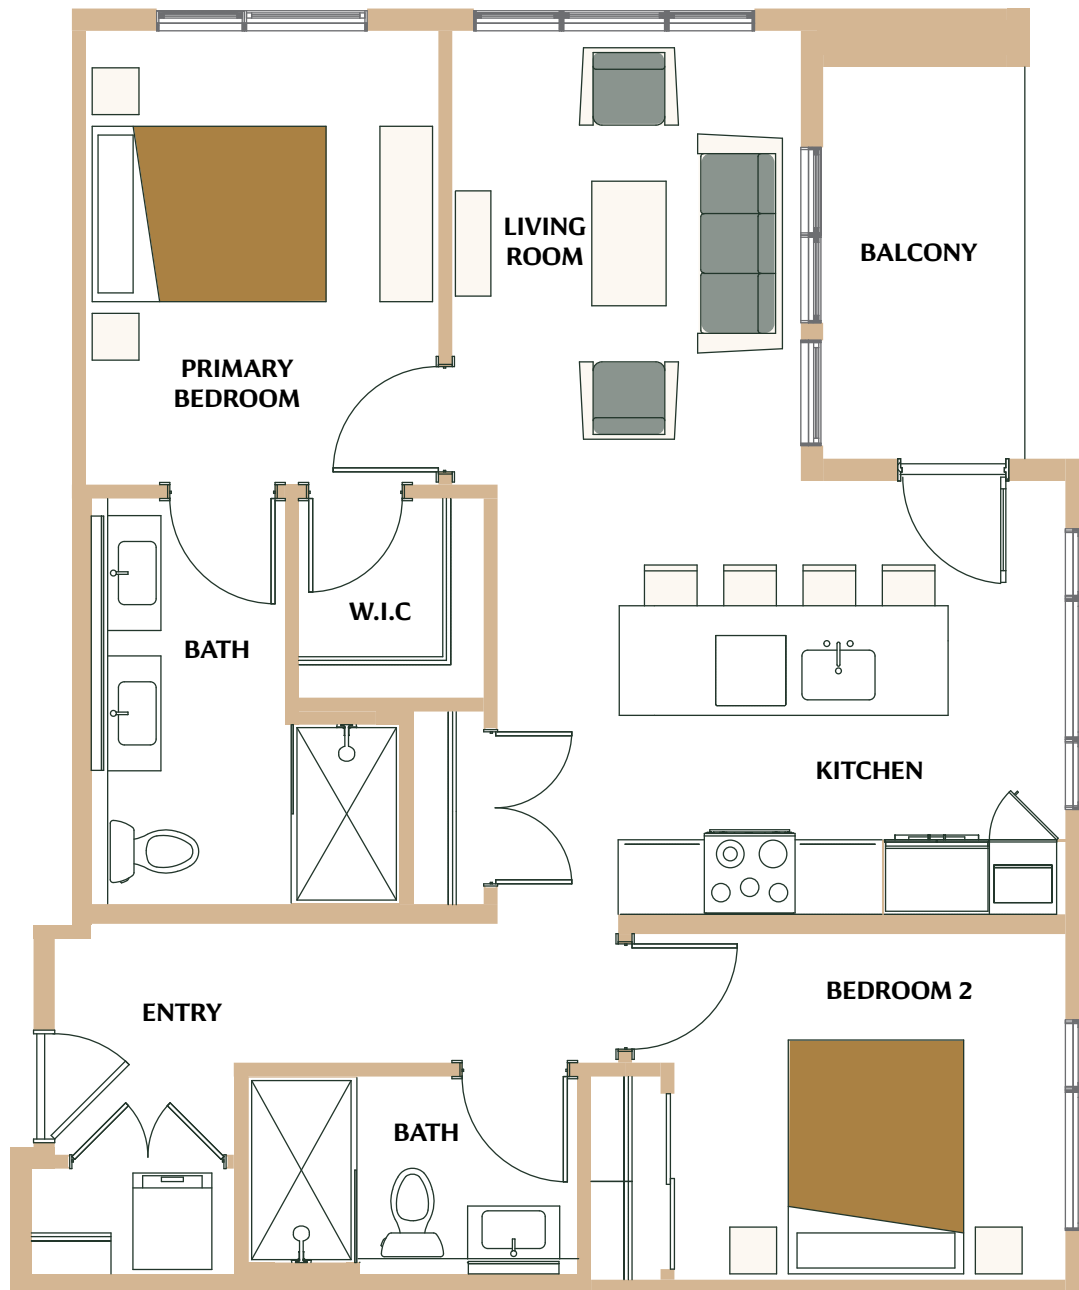

# Arbory

206 | 207  
306 | 406

**2 Bedroom / 2 Bathroom / 970 sq. feet**

ArboryDenver.com / 1601 Park Ave. Denver, CO 80218

*Floor plan may not reflect finished product. Unit finishes, unit locations, unit sizes and dimensions are subject to change.*