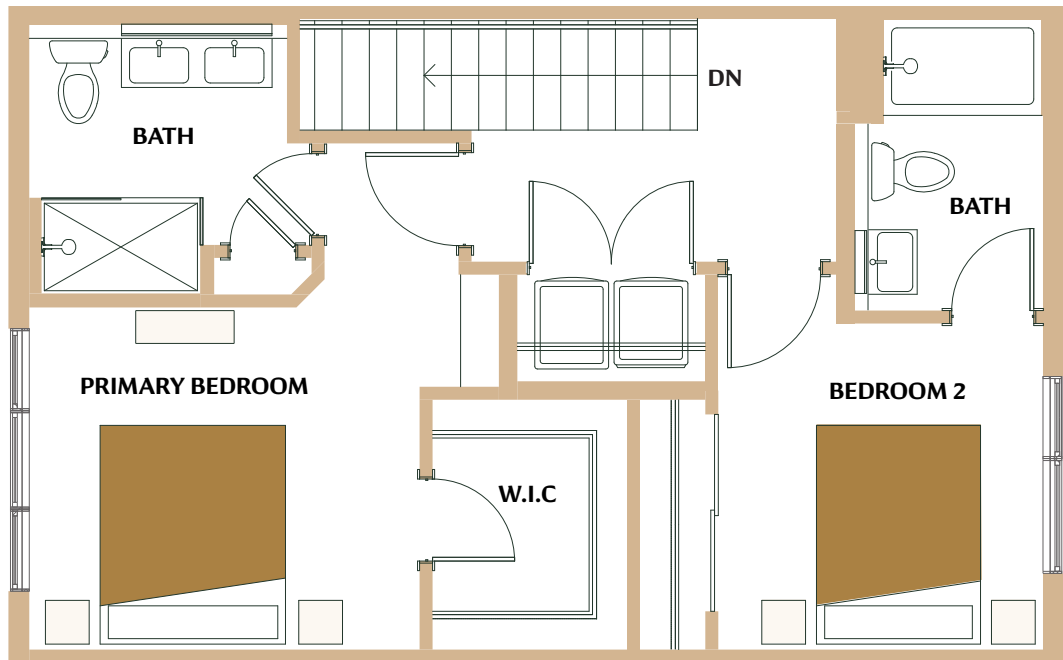

# Arbory

212  
214

**2 Bedroom / 2.5 Bathroom / 1234 sq. feet**

ArboryDenver.com / 1601 Park Ave. Denver, CO 80218

*Floor plan may not reflect finished product. Unit finishes, unit locations, unit sizes and dimensions are subject to change.*