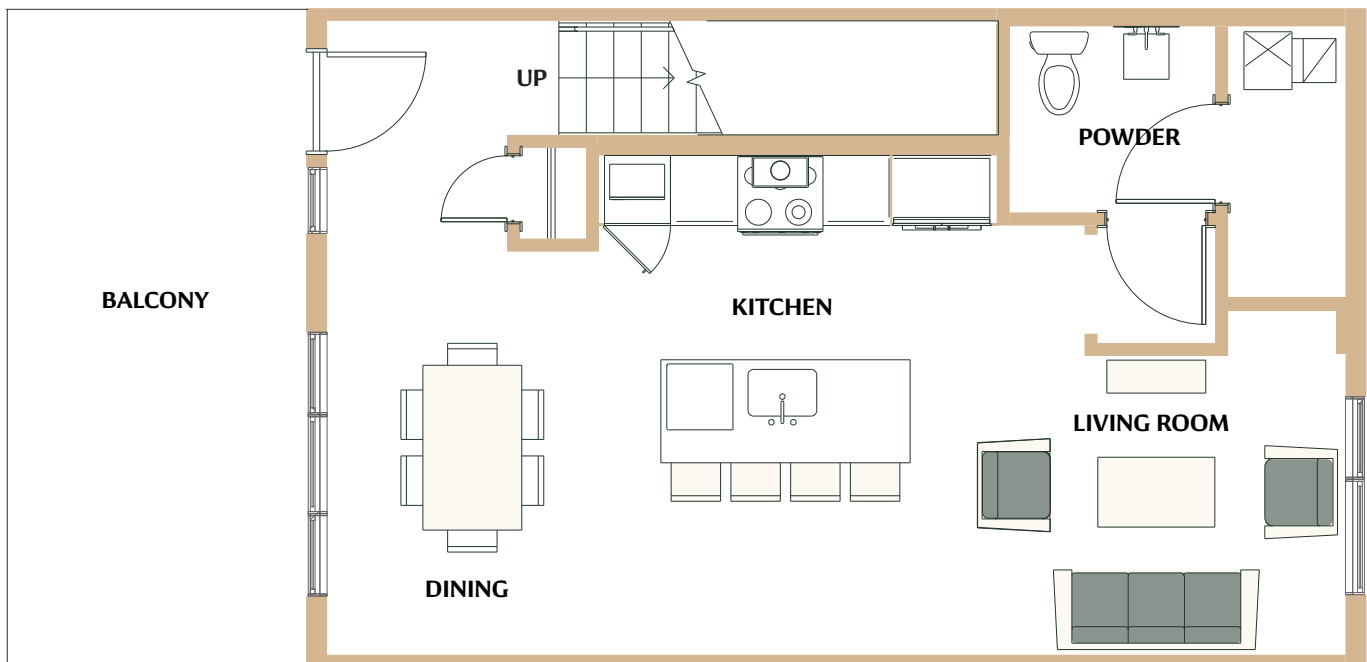

# Arbory

212  
214

**2 Bedroom / 2.5 Bathroom / 1234 sq. feet**

ArboryDenver.com / 1601 Park Ave. Denver, CO 80218

*Floor plan may not reflect finished product. Unit finishes, unit locations, unit sizes and dimensions are subject to change.*