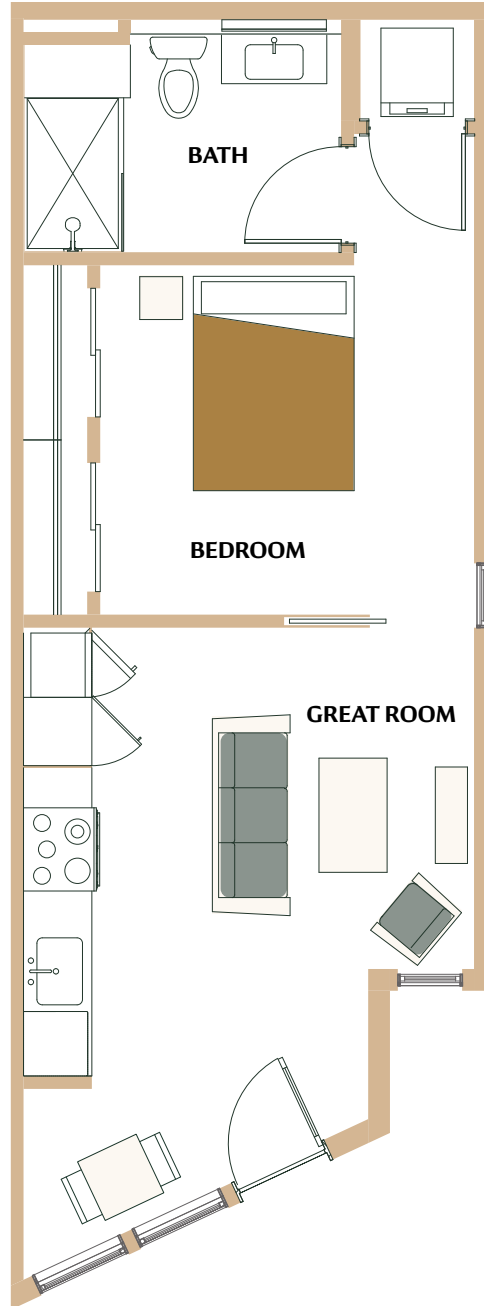

Arbory

1 Bedroom / 1 Bathroom / 564 sq. feet

ArboryDenver.com / 1601 Park Ave. Denver, CO 80218

Floor plan may not reflect finished product. Unit finishes, unit locations, unit sizes and dimensions are subject to change.