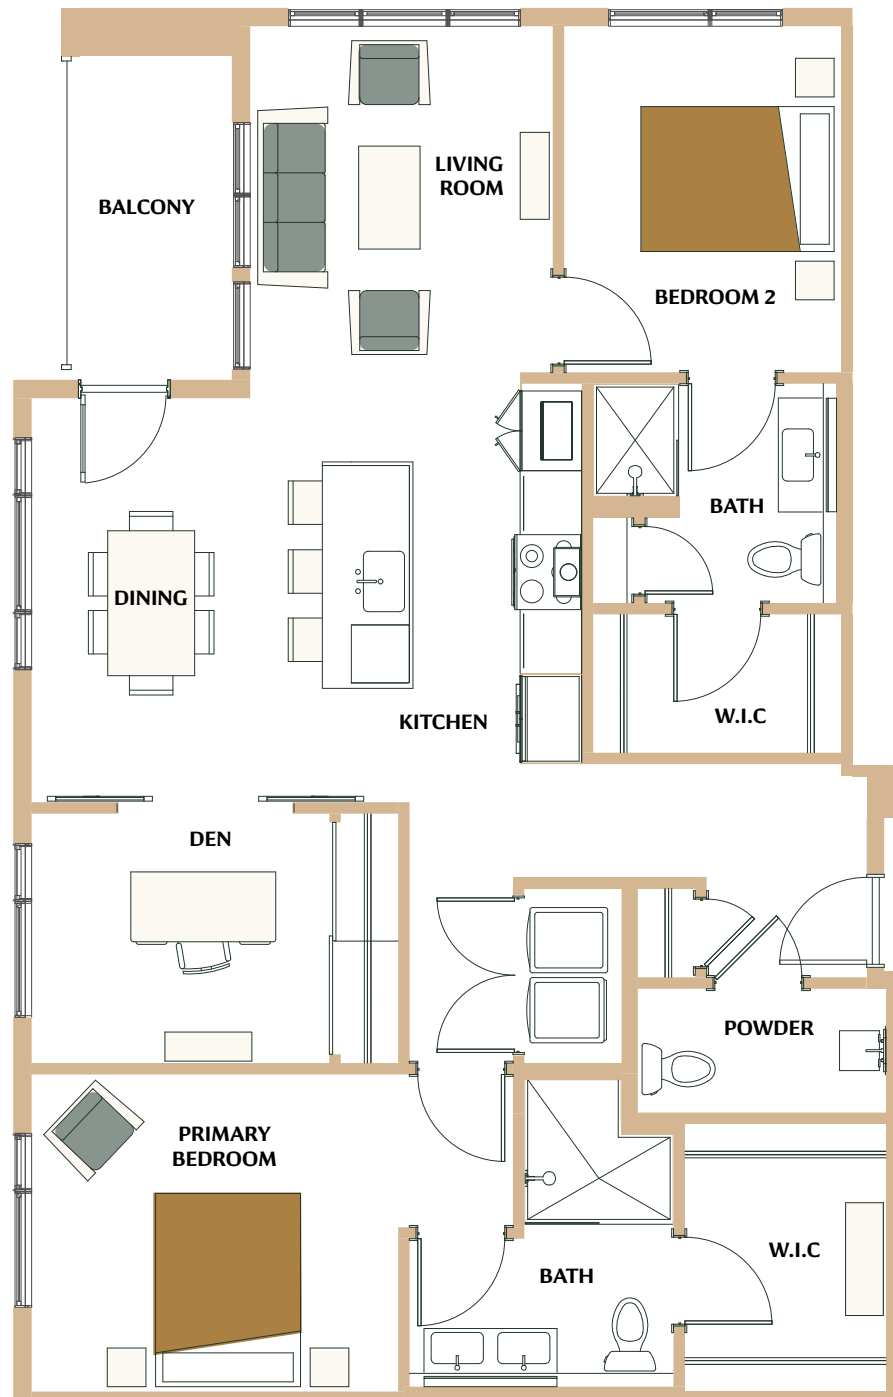

Arbory

2 Bedroom / 2.5 Bathroom / Den / 1320 sq. feet

ArboryDenver.com / 1601 Park Ave. Denver, CO 80218

Floor plan may not reflect finished product. Unit finishes, unit locations, unit sizes and dimensions are subject to change.